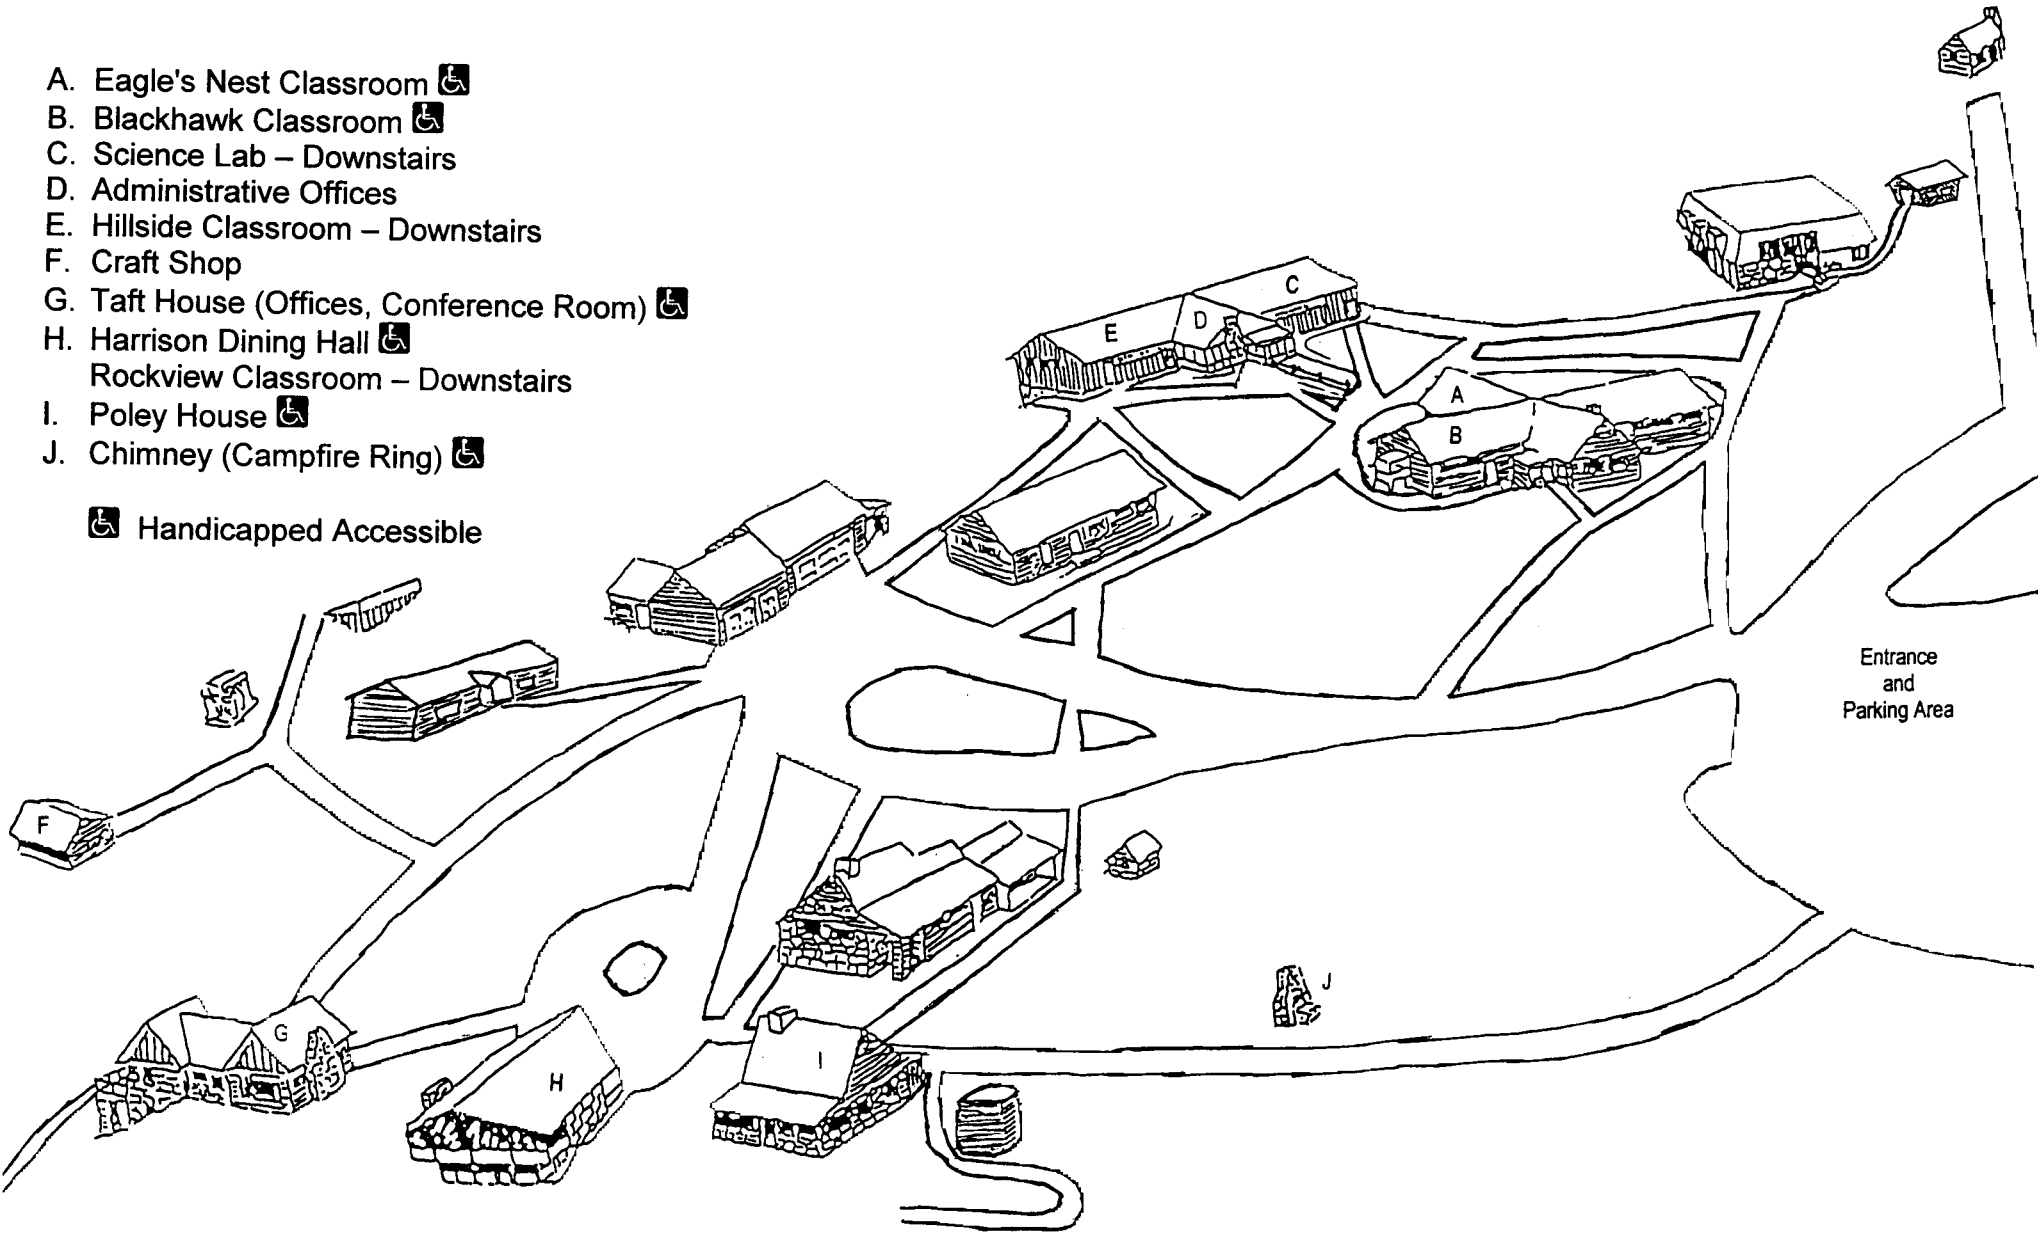

# LORADO TAFT FIELD CAMPUS

- A. Eagle's Nest Classroom 
- B. Blackhawk Classroom 
- C. Science Lab – Downstairs
- D. Administrative Offices
- E. Hillside Classroom – Downstairs
- F. Craft Shop
- G. Taft House (Offices, Conference Room) 
- H. Harrison Dining Hall 
- Rockview Classroom – Downstairs
- I. Poley House 
- J. Chimney (Campfire Ring) 

 Handicapped Accessible

Entrance  
and  
Parking Area

 Rock River 

 Rock River 